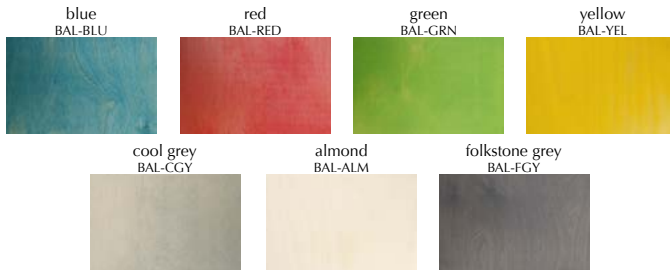

Walnut Acero
AFX-WAL

Mahogany Acero
AFX-MAH

SUMMIT LEATHERETTE Inside Lining Material

PRICING

Prices are per book, nonpadded with square corners, using colors shown at left for cover material. Includes Summit Leatherette inside lining (see color choices bottom left).

Baltic Birch Natural /no stain
BAL-NAT

Baltic Birch w/Almond Stain
BAL-ALM

Baltic Birch w/ American Walnut Stain
BAL-WAL

Baltic Birch w/ Cherry Stain
BAL-CHY

DESIGNER STAINS

STANDARD STAINS

RUBBER BANDS

COLOR	PART No.
white	RB-WHT
yellow	RB-YEL
orange	RB-ORA
pink	RB-PIN
red	RB-RED
burgundy	RB-BUR
light green	RB-LGR
green	RB-GRN
light blue	RB-LBL
blue	RB-BLU
purple	RB-PUR
black	RB-BLK