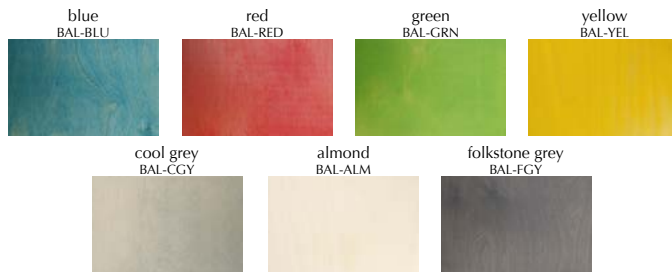

WOODEN BAND BOARDS

MENU BOARDS

BALTIC BIRCH SOLID WOOD

Menu sheets are held in place between the top wooden band and bottom wood board using Chicago Screws and Posts. Boards are stained and sprayed with a dull, clear lacquer protective coating. Your logo can be laser engraved on top band or anywhere on board.

Baltic Birch with Blue Stain
BAL-BLU

Baltic Birch with Red Stain
BAL-RED

DESIGNER STAINS

STANDARD STAINS

CHICAGO SCREWS & POSTS

1/2" Posts in Standard Aluminum and Specialty Colors*

PRICING

Prices are per board and include aluminum screwposts.