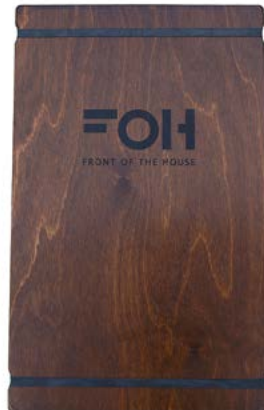

Baltic Birch w/ American Walnut Stain
BAL-WAL